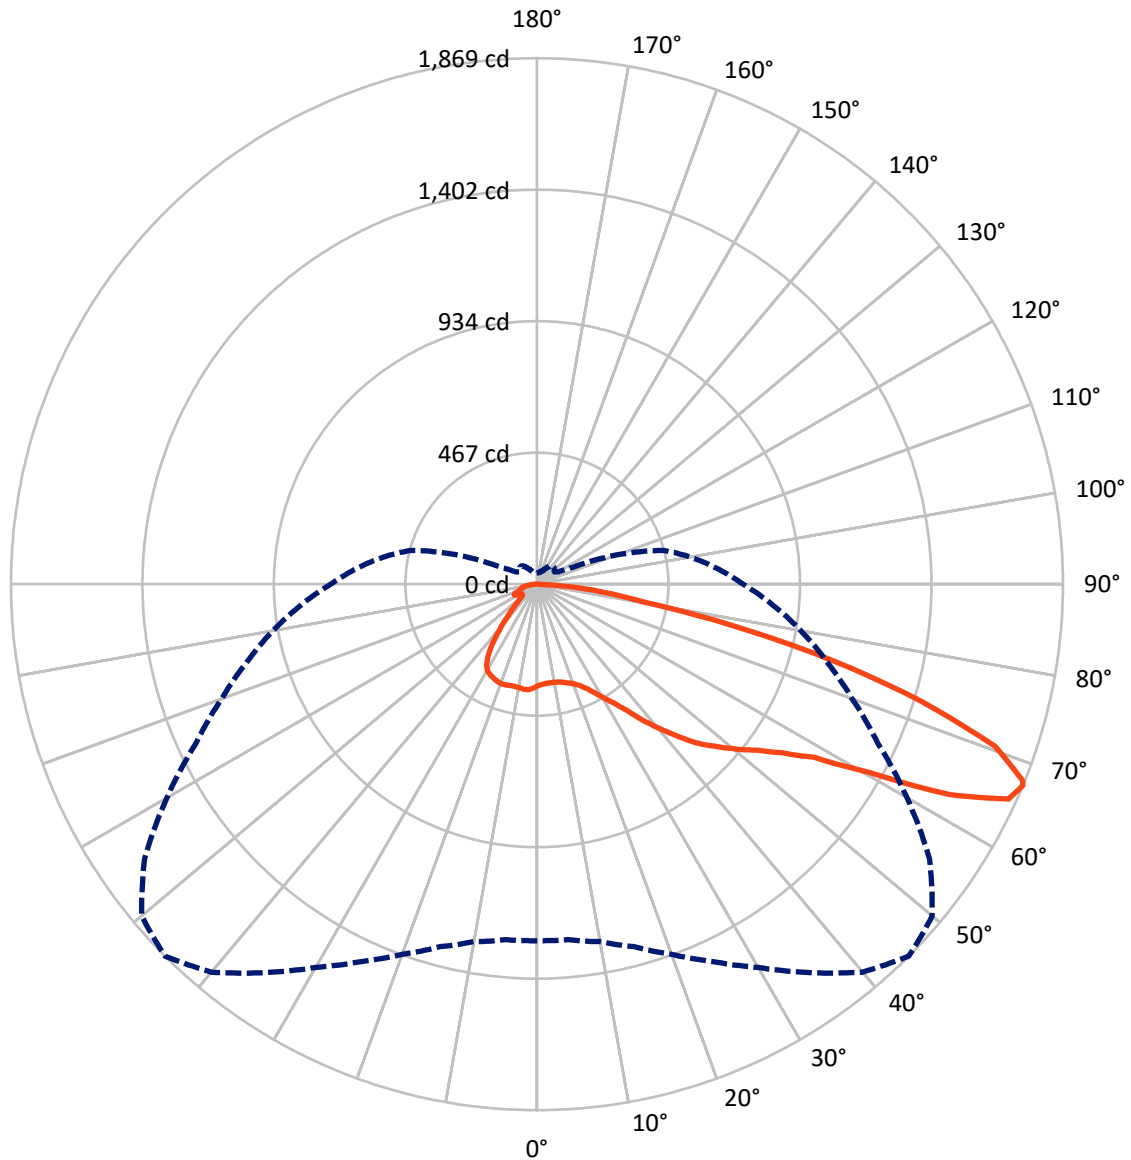

Summary

Lumens per Lamp: N/A
Luminaire Lumens: 2684 lumens
Efficiency: N/A
Efficacy: 108.7 lumens/watt
Luminous Opening: Rectangular (W 0.17' x L: 1' x H: 0')
IES Classification: Type IV - Short - Semi-Cutoff
BUG Rating: B1 - U0 - G1

REPORT NUMBER: P147019
 CATALOG NUMBER: OVH-E01-LED-E-U-T4-7030

Iso-Footcandle Lines of Horizontal Illumination

✕ Max cd
 - - - 1/2 Max cd

Based on 10 foot mounting height. Maximum calculated value = 3.7 fc
 Type IV - Short - Semi-Cutoff

REPORT NUMBER: P147019

CATALOG NUMBER: OVH-E01-LED-E-U-T4-7030

Luminous Intensity Polar Plot

— Vertical Plane Through 45-Deg Lateral - - - Horizontal Cone Through 67-Deg Vertical

REPORT NUMBER: P147019

CATALOG NUMBER: OVH-E01-LED-E-U-T4-7030

FLUX DISTRIBUTION:

		Downward	Upward	Total
House Side	Lumens	543.8	0.0	543.8
	% Fixture	20.3	0.0	20.3
Street Side	Lumens	2140.1	0.0	2140.1
	% Fixture	79.7	0.0	79.7
Total	Lumens	2684.0	0.0	2684.0
	% Fixture	100.0	0.0	100.0