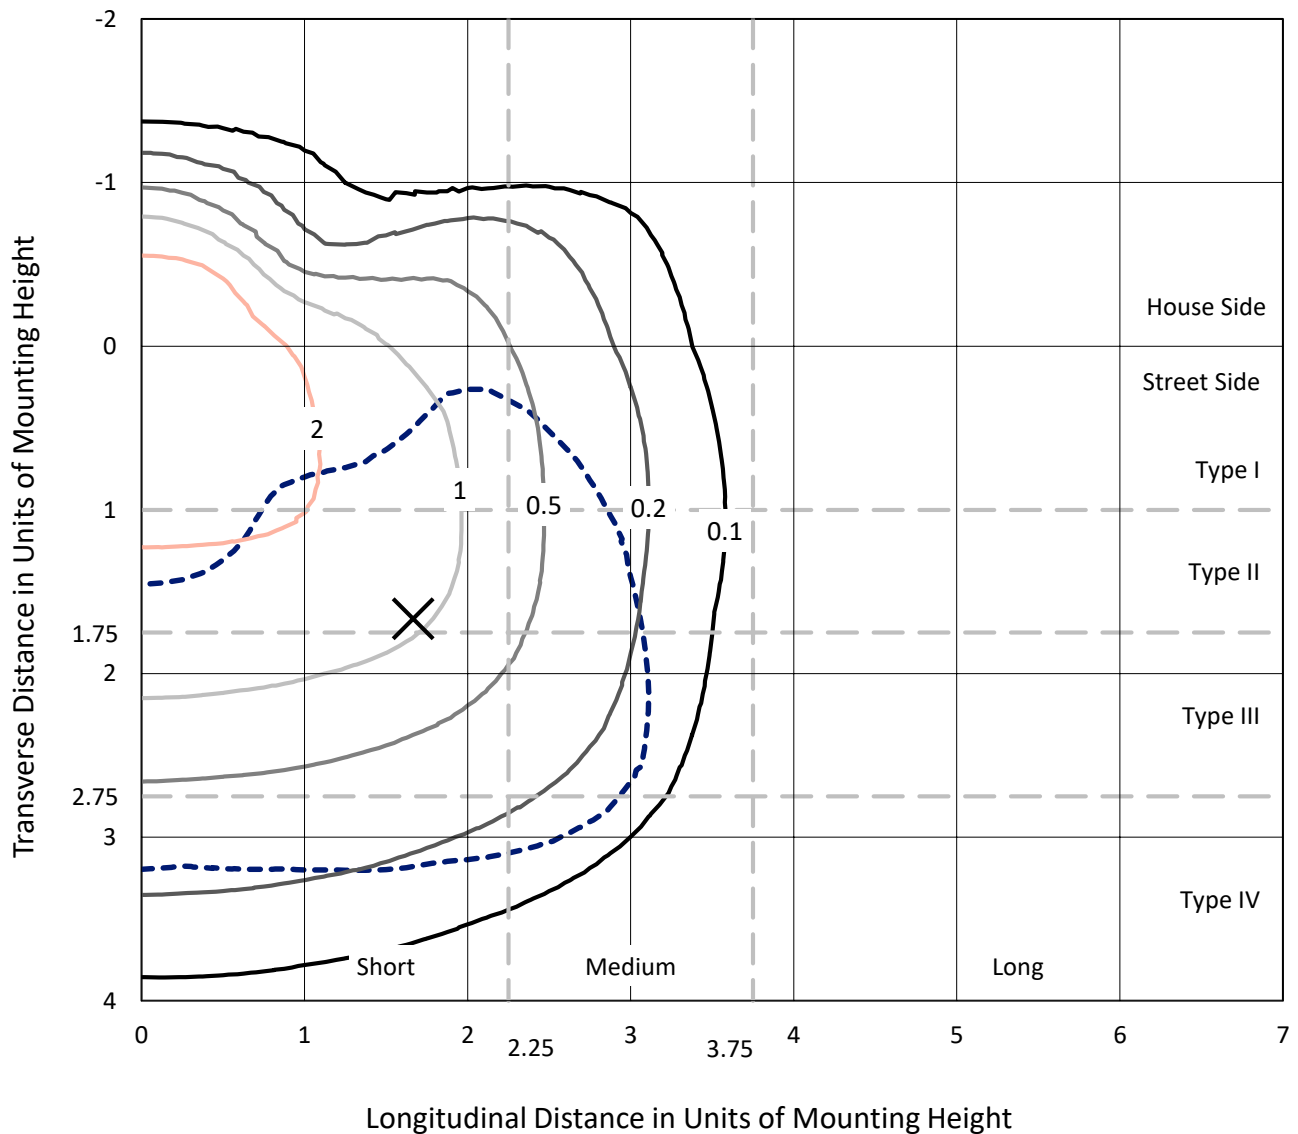

REPORT NUMBER: P147019
CATALOG NUMBER: OVH-E01-LED-E-U-T4-7030

Iso-Footcandle Lines of Horizontal Illumination

✕ Max cd
- - - 1/2 Max cd

Based on 10 foot mounting height. Maximum calculated value = 3.7 fc
Type IV - Short - Semi-Cutoff